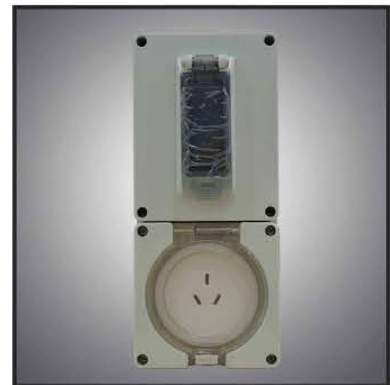

CHECK VALVES

SEA SUCTION VALVES

GLOBE VALVES

JL-F DOUBLE DOOR

JL-FS-CK LAMPHOLDERS AND SWITCHES

JL-FS-S PLUGS AND SOCKETS

JL-FS-CZ LAMPHOLDERS AND SWITCHES

JL-FS-KZ LAMPHOLDERS AND SWITCHES

JL-FS-SW PLUGS AND SOCKETS

JL-PW WINDOWTYPE

DISTRIBUTION BOX

DOUBLE SOCKET MAINTENANCE BOX

FOUR SOCKET MAINTENANCE BOX

JL09-500A12000V

JL07-350A7200V

JL17-350A690V