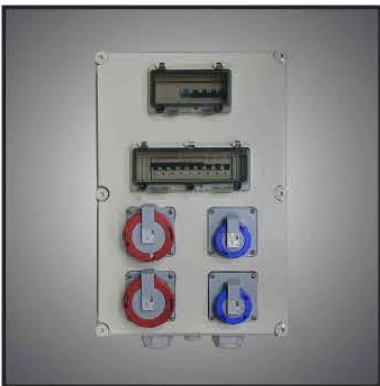

CHECK VALVES

SEA SUCTION VALVES

GLOBE VALVES

JL-F DOUBLE DOOR

JL-FS-CK LAMPHOLDERS AND SWITCHES

JL-FS-S PLUGS AND SOCKETS

JL-FS-CZ LAMPHOLDERS AND SWITCHES

JL-FS-KZ LAMPHOLDERS AND SWITCHES

JL-FS-SW PLUGS AND SOCKETS

JL-PW WINDOWTYPE

DISTRIBUTION BOX

DOUBLE SOCKET MAINTENANCE BOX

FOUR SOCKET MAINTENANCE BOX

JL09-500A12000V

JL07-350A7200V

JL17-350A690V

JL08-660A1100V

JL-FS-KZ LAMPHOLDERS AND SWITCHES

JL-FS-SW PLUGS AND SOCKETS

JL-PW WINDOWTYPE

ALUMINUM SCREW TYPE

METAL JUNCTION BOX

PLASTIC JUNCTION BOX LARGE

PLASTIC BUTTON BOX